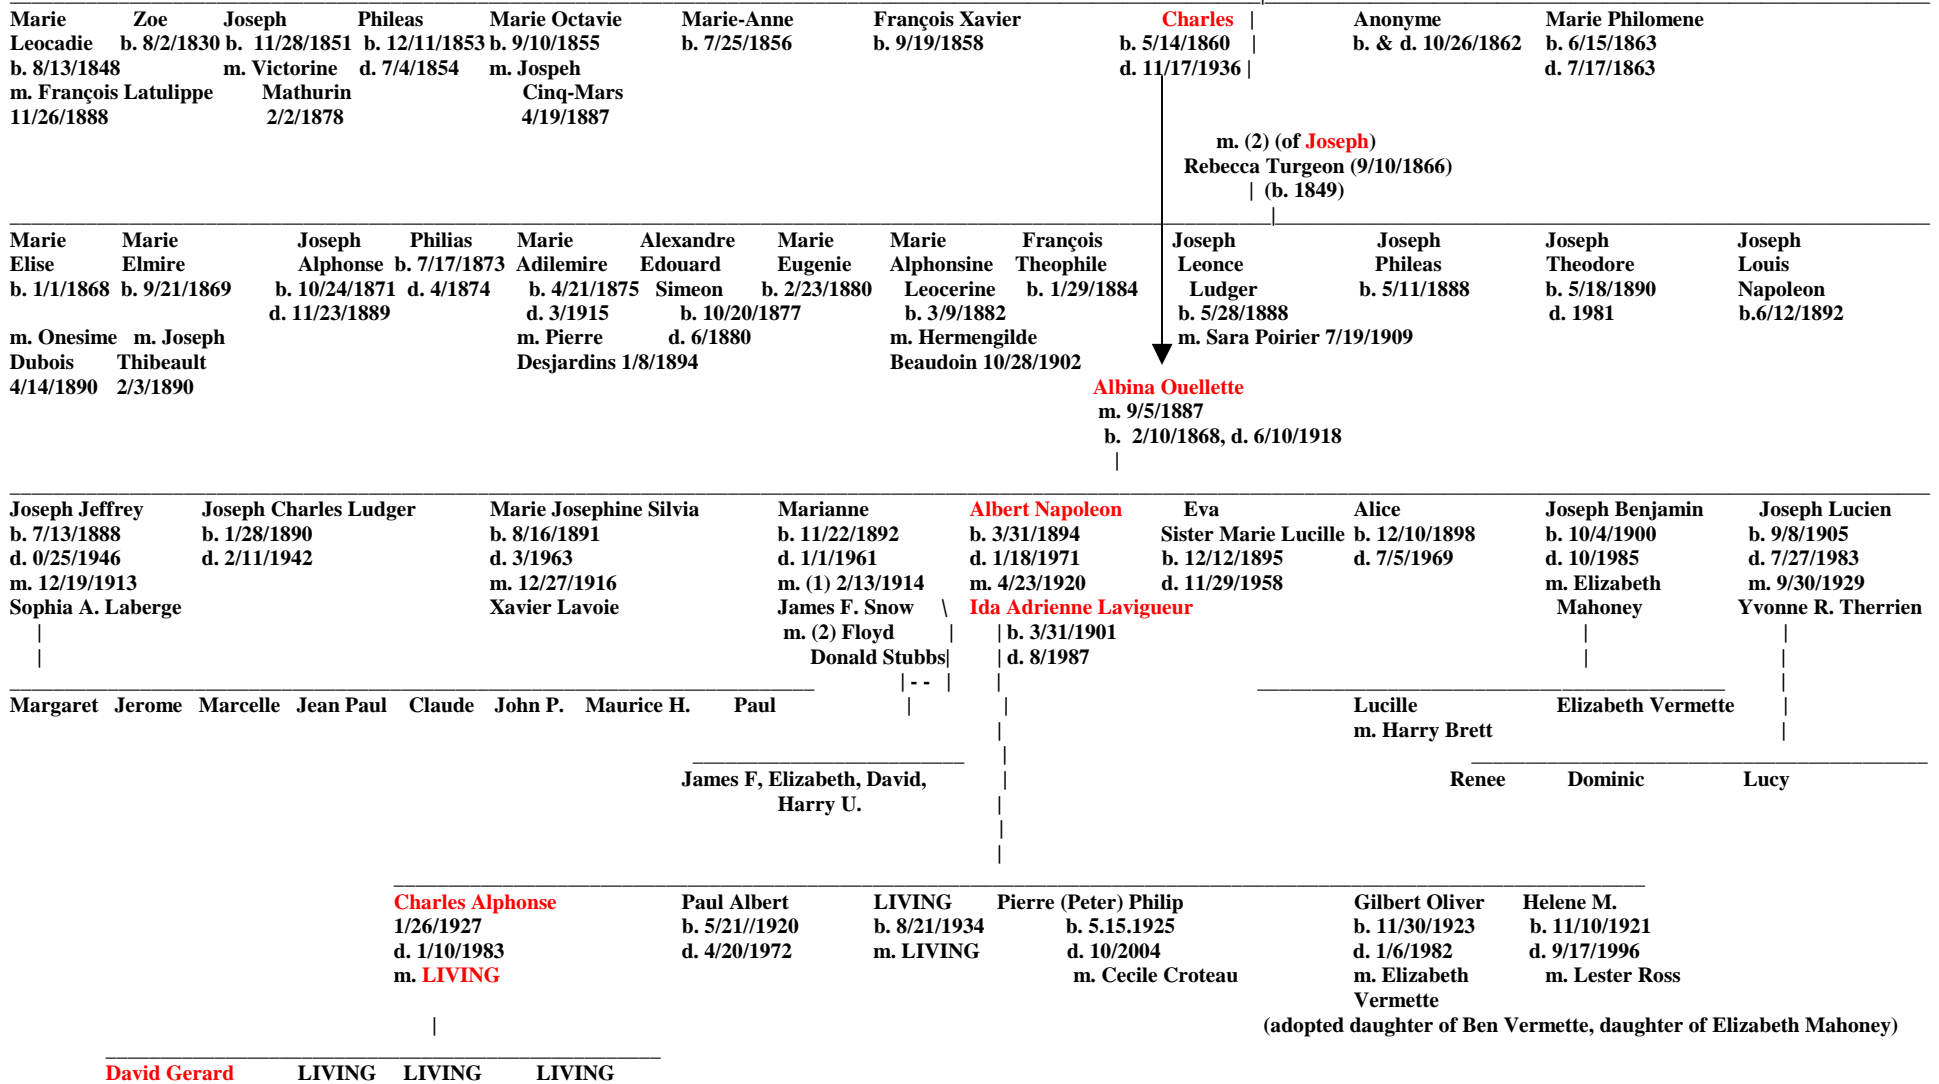

(1) **Marie Pouliot** m. 1/18/1848
b. 11/7/1828, d. 6/12/1864

Thanks to Richard Snow, grandson of Marion (Marianne) Vermette and James F. Snow who prepared this graphical family tree from the raw data I sent him.
Dick is the author of the [Snow Index to Brunswick Newspapers](#) and a historian of the Snow family. The direct line of David Gerard Vermette is indicated by the red text.